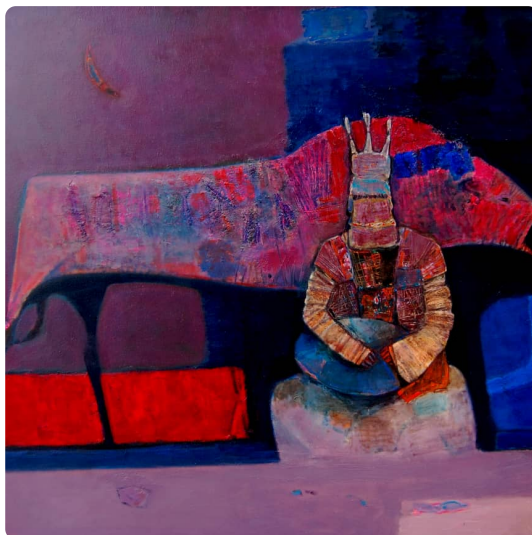

SWW.ART

Certificate of Authenticity

Verified by sww.art on June 16, 2026

Artwork

Sledu drevnosti

Artist

Sansuzbek

Details

2016 · Oil filled canvas · 140×130 cm (55.1"×51.2")

SWW-000129

This certifies that the artwork described above is an original work by Sansuzbek , represented by sww.art. This certificate, together with the serial number SWW-000129, uniquely identifies the piece. Verify its authenticity at any time using the QR code or the link below.